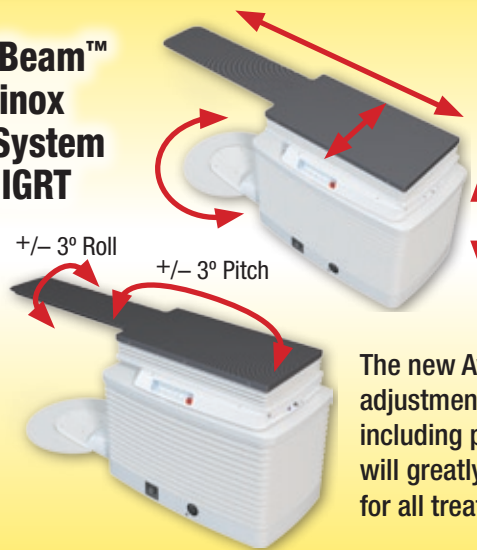

Best™ Integrated Radiotherapy Solutions

TEAMBEST GLOBAL®

www.teambest.com

**Best GammaBeam™
100/300 Equinox
Teletherapy System
with IMRT & IGRT**

GammaBeam™
saving lives

With **NEW** Multi-Leaf Collimator for 80 and 100 cm SAD units — IMRT, IGRT, SRS, SBRT and Tomotherapy capable with ActiveRx

**Best Avanza™
6D Patient
Positioning Table**

The new Avanza 6D table provides adjustment in all 6 dimensions, including pitch and roll. This option will greatly improve the patient set-up for all treatments.